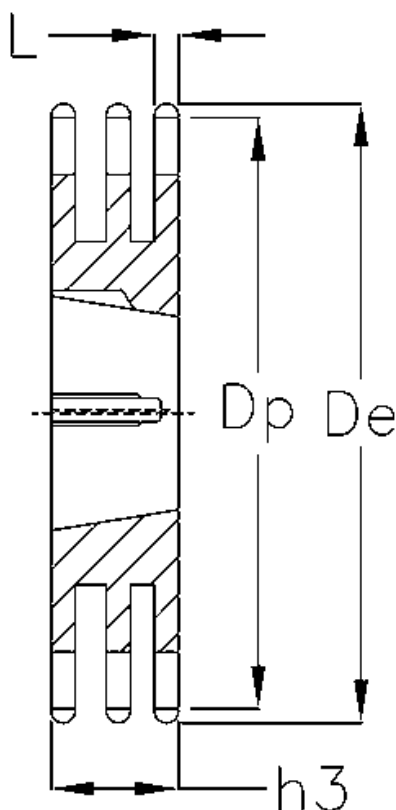

Article number: 616033005025

Description: Taperbored sprocket 08 B-3 Z=25 triplex
for bushing 2012

Measures

Bush = 2012
C = 1.3
Chain = -
Chain size = 1/2" x 5/16"
De = 105.8
Dp = 101.33
H = 34.9
h3 = 34.9

Material = Stål
Number of teeth = 25